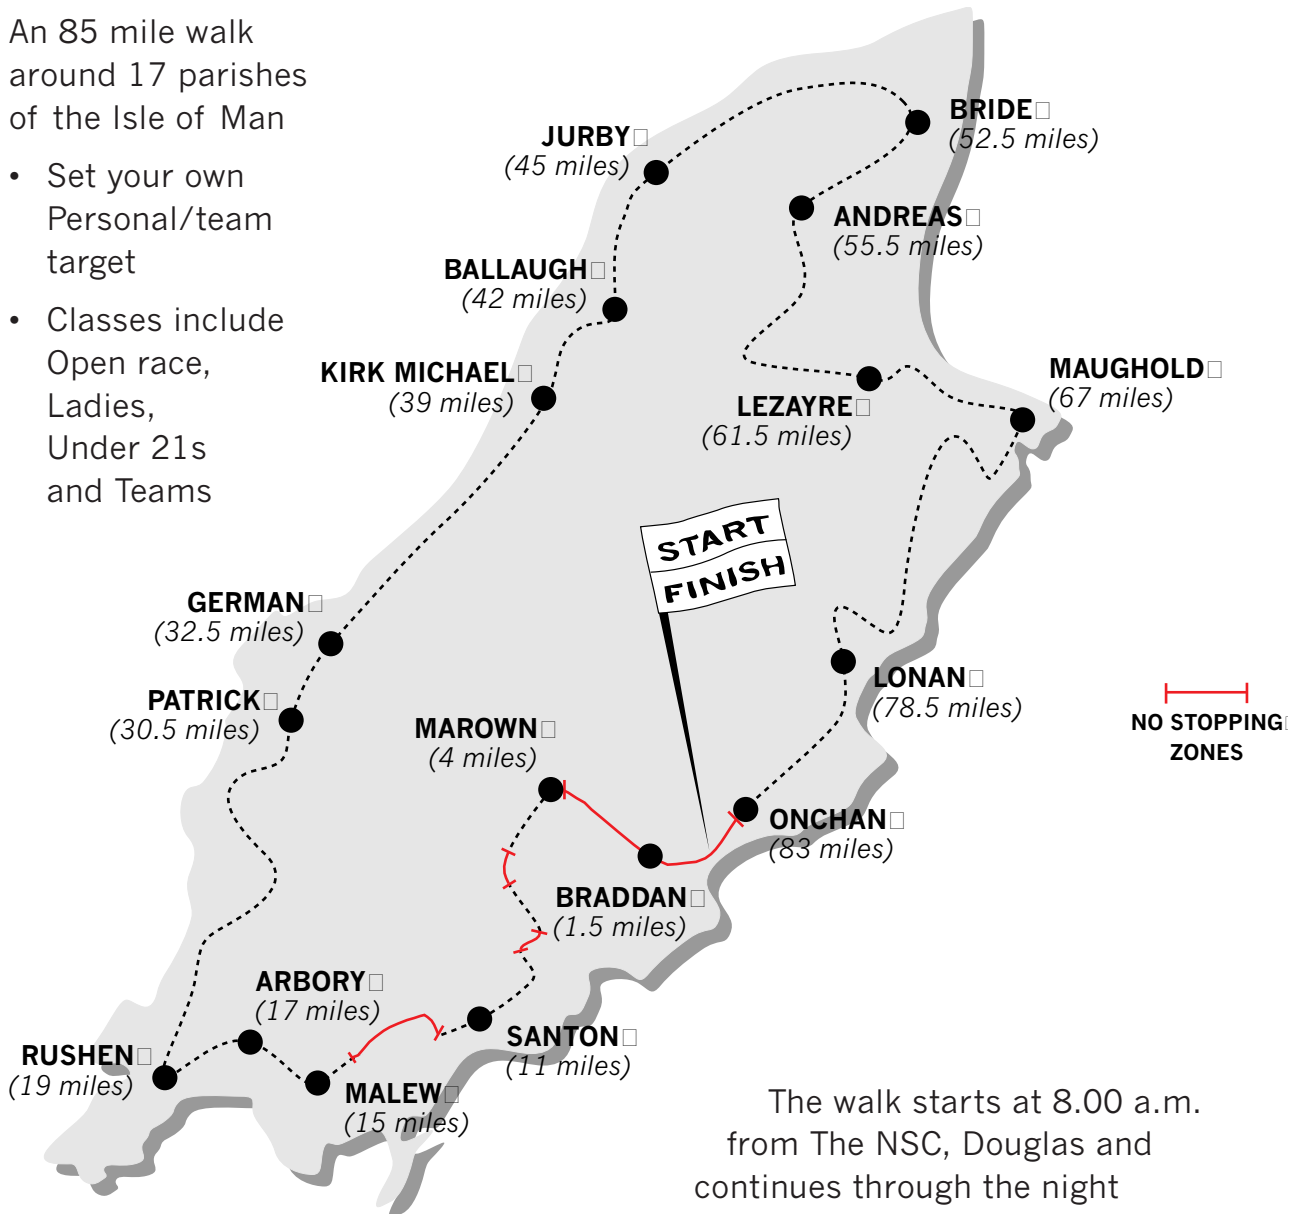

Scottish Widows Parish Walk 2010

Organised by Manx Harriers

The Ultimate Challenge in Local Sport
June 26/27 2010

An 85 mile walk
around 17 parishes
of the Isle of Man

- Set your own Personal/team target
- Classes include Open race, Ladies, Under 21s and Teams

For further details contact: Liz Corran, 35 Wybourn Grove, Ballachurry, Onchan, IM3 4AU. Telephone 01624 674566 or on our website: www.parishwalk.com

CLOSING DATE FOR ENTRIES: 15 MAY 2010

ENJOY THE EVENT!