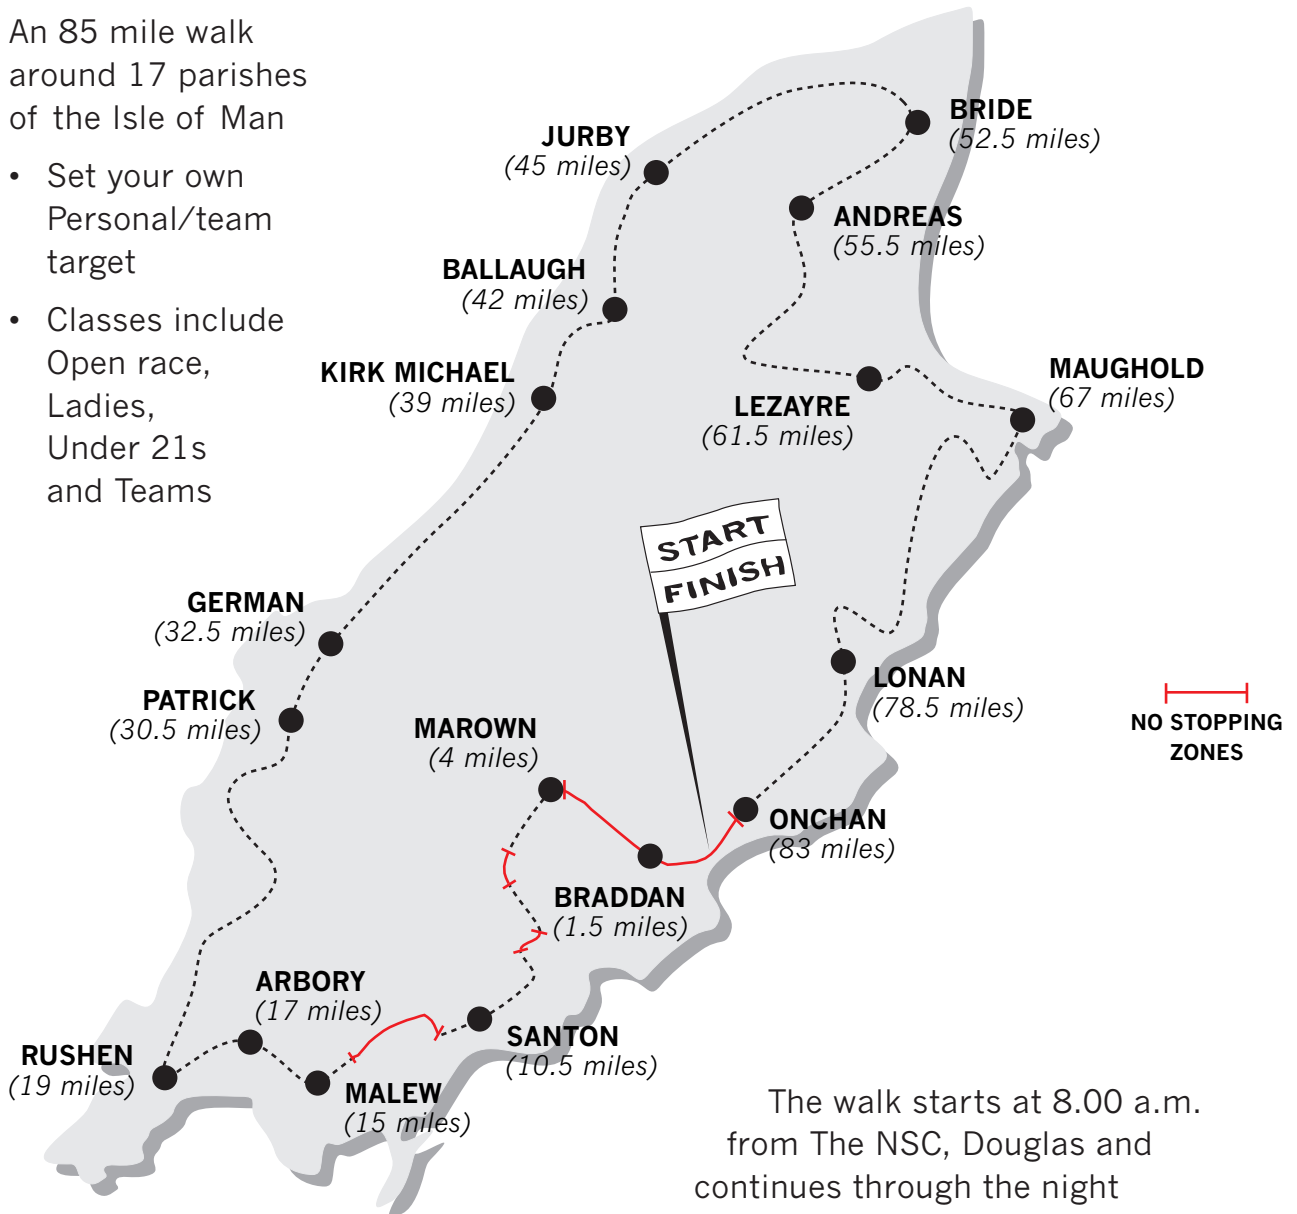

Clerical Medical Parish Walk 2009

The Ultimate Challenge in Local Sport
June 20/21 2009

An 85 mile walk
around 17 parishes
of the Isle of Man

- Set your own Personal/team target
- Classes include Open race, Ladies, Under 21s and Teams

The walk starts at 8.00 a.m.
from The NSC, Douglas and
continues through the night

For further details contact: Liz Corran, 35 Wybourn Grove, Ballachurry, Onchan, IM3 4AU. Telephone 01624 674566
or on our website: www.parishwalk.com

CLOSING DATE FOR ENTRIES: 9 MAY 2009

ENJOY THE EVENT!