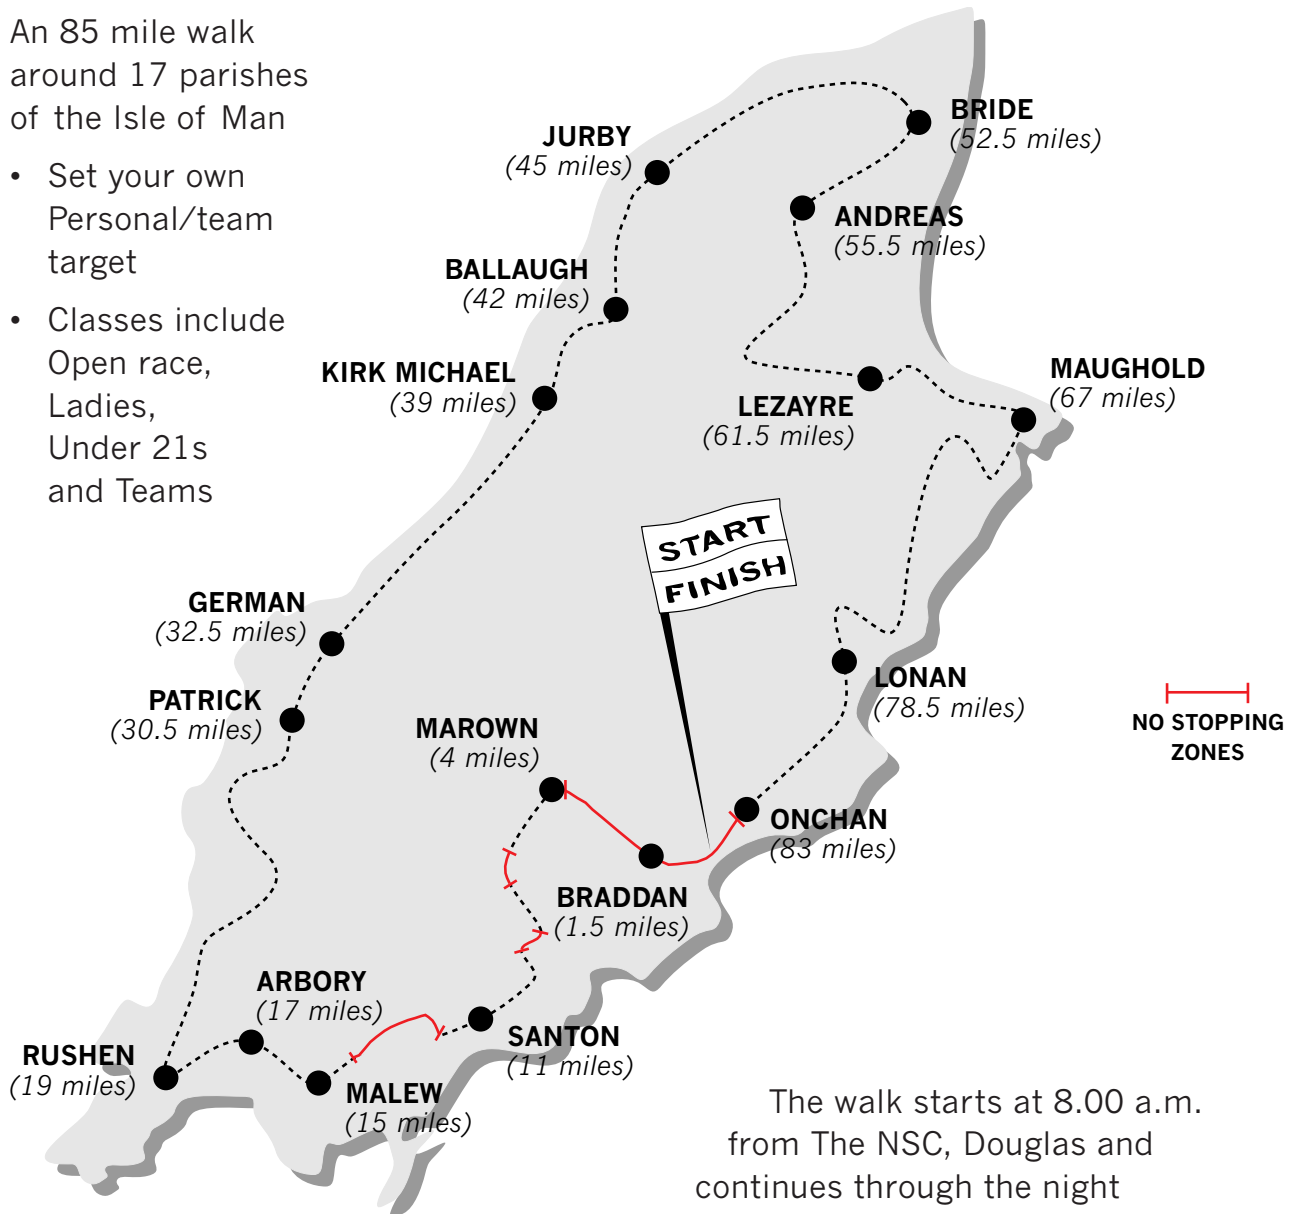

Organised by Manx Harriers

Clerical Medical Parish Walk 2008

The Ultimate Challenge in Local Sport
June 21/22 2008

An 85 mile walk
around 17 parishes
of the Isle of Man

- Set your own Personal/team target
- Classes include Open race, Ladies, Under 21s and Teams

The walk starts at 8.00 a.m.
from The NSC, Douglas and
continues through the night

For further details contact: Liz Corran, 35 Wybourn Grove, Ballachurry, Onchan, IM3 4AU. Telephone 01624 674566
or on our website: www.parishwalk.com

CLOSING DATE FOR ENTRIES: 10 MAY 2008

ENJOY THE EVENT!

manxtelecomtiming